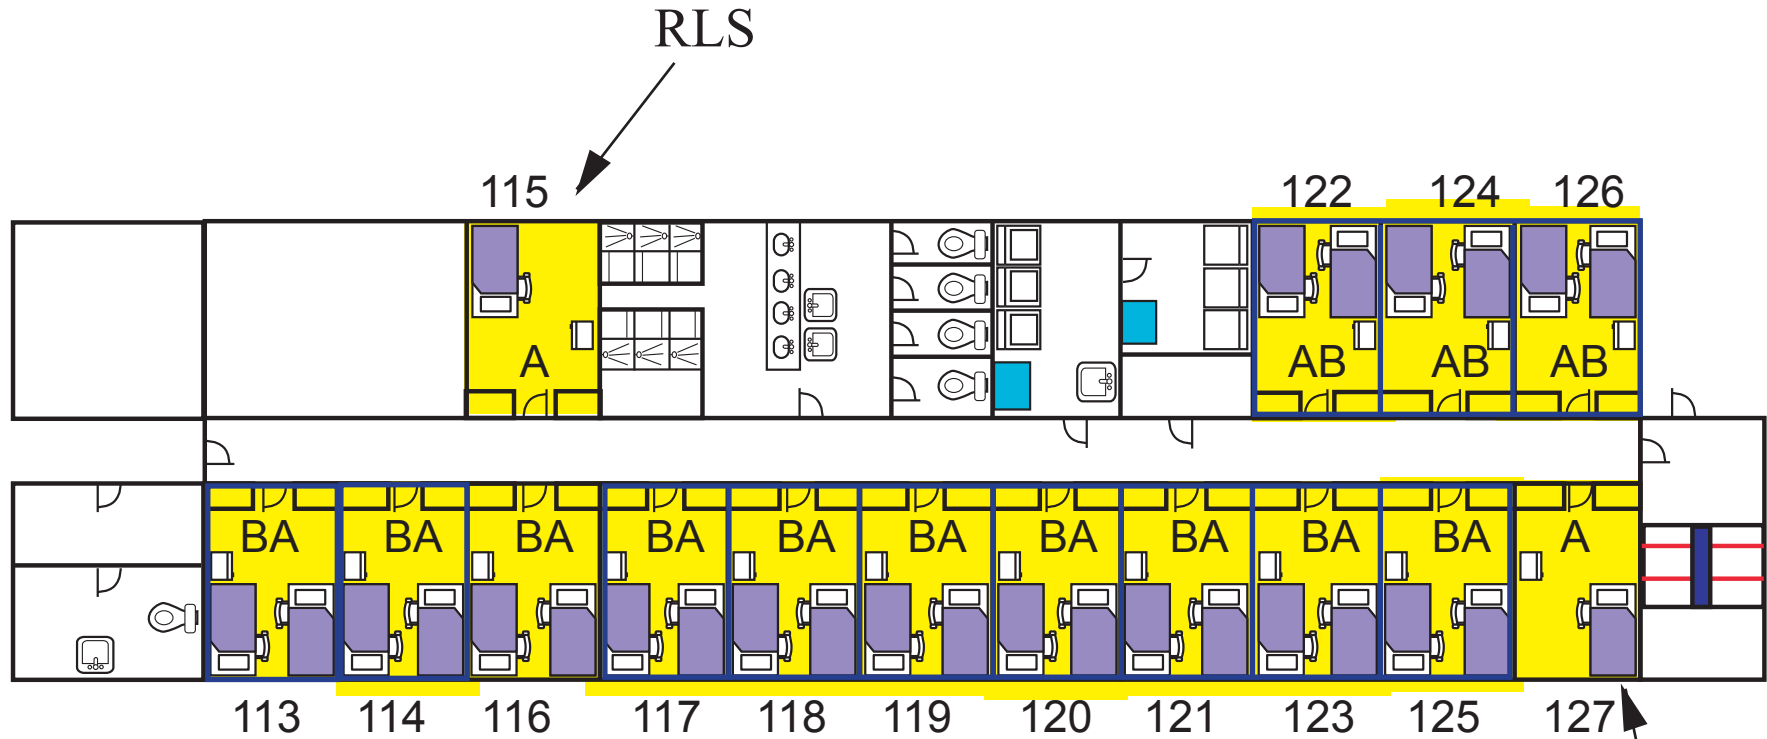

1st Floor East

UNIVERSITY COURTYARD DINING

Lobby Area

Tour Room
100

107 109

Resident Director
Apt.

101 102 103 104 105 106 108 110 111 112

RLS

Accessible Information:
All first floor units - wheelchair
Hearing & Visual (Fire Alarm)
Baker 112

Female

1st Floor West

Lobby Area

Lot G

Accessible Information:
All first floor units - wheelchair
Hearing & Visual (Fire Alarm)
Baker 116

Male

2nd Floor East

UNIVERSITY COURTYARD DINING

Junction Area

Male

2nd Floor West

Junction Area

Lot G

Female

3rd Floor East

UNIVERSITY COURTYARD DINING

Junction Area

Male

3rd Floor West

Junction Area

Lot G