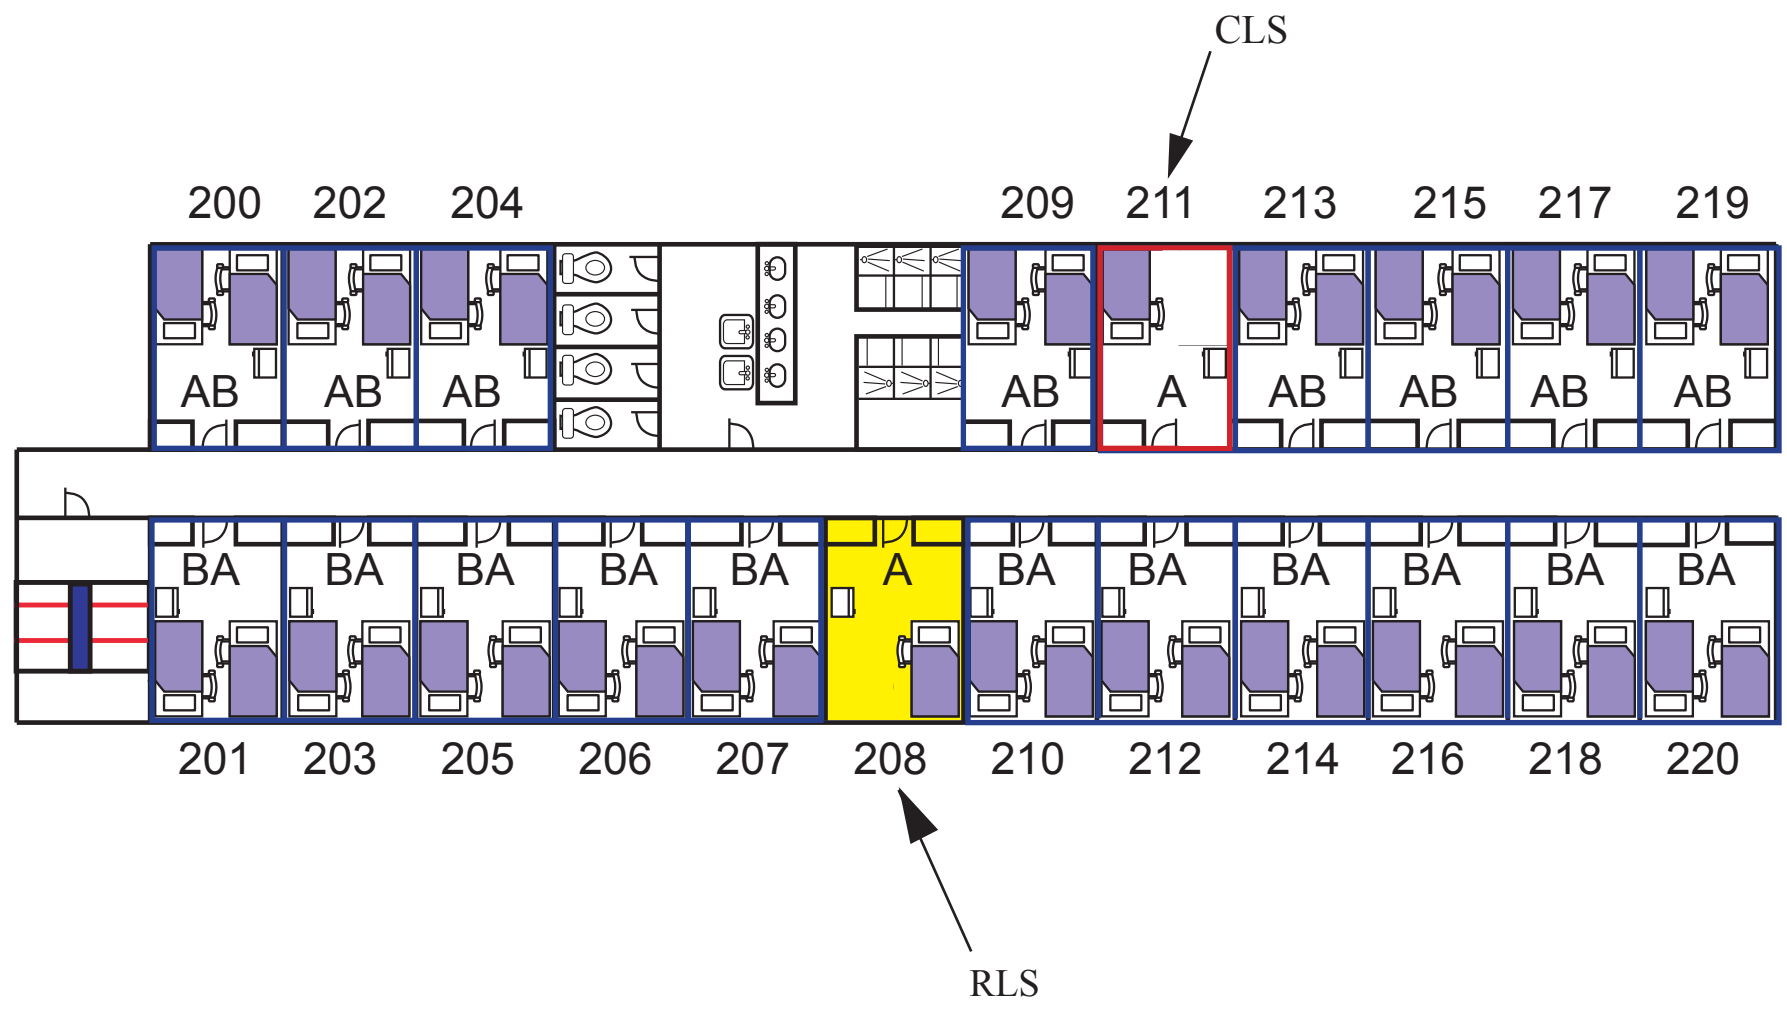

1st Floor East

UNIVERSITY COURTYARD DINING

Lobby Area

Tour Room
100

107 109

Resident Director
Apt.

101 102 103 104 105 106 108 110 111 112

RLS

Accessible Information:
All first floor units - wheelchair
Hearing & Visual (Fire Alarm)
Baker 112

Female

1st Floor West

Lobby Area

Lot G

Accessible Information:
All first floor units - wheelchair
Hearing & Visual (Fire Alarm)
Baker 116

Male

2nd Floor East

UNIVERSITY COURTYARD DINING

Junction Area

Male

2nd Floor West

Junction Area

Lot G

Female

3rd Floor East

UNIVERSITY COURTYARD DINING

Junction Area

Male

3rd Floor West

Junction Area

Lot G