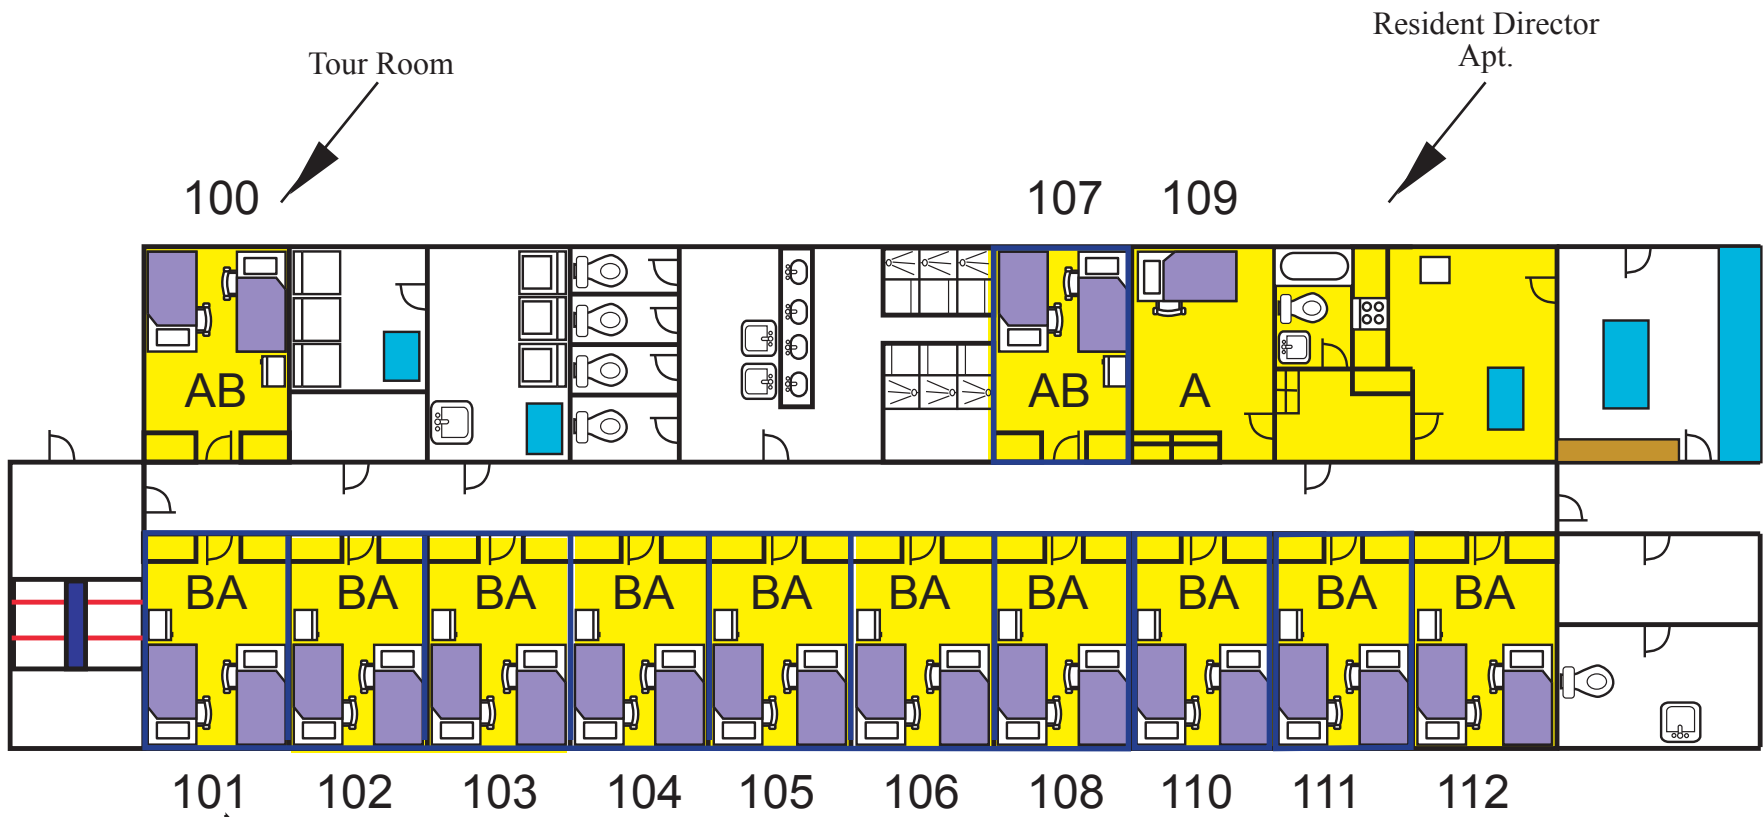

1st Floor East

UNIVERSITY COURTYARD DINING

Lobby Area

Tour Room
100

107 109

Resident Director
Apt.

101 102 103 104 105 106 108 110 111 112

RLS

Accessible Information:
All first floor units - wheelchair
Hearing & Visual (Fire Alarm)
Baker 112

Female

1st Floor West

Lobby Area

Lot G

Accessible Information:
All first floor units - wheelchair
Hearing & Visual (Fire Alarm)
Baker 116

Male

2nd Floor East

UNIVERSITY COURTYARD DINING

Junction Area

Male

2nd Floor West

Junction Area

Lot G

Female

3rd Floor East

UNIVERSITY COURTYARD DINING

Junction Area

Male

3rd Floor West

Junction Area

Lot G