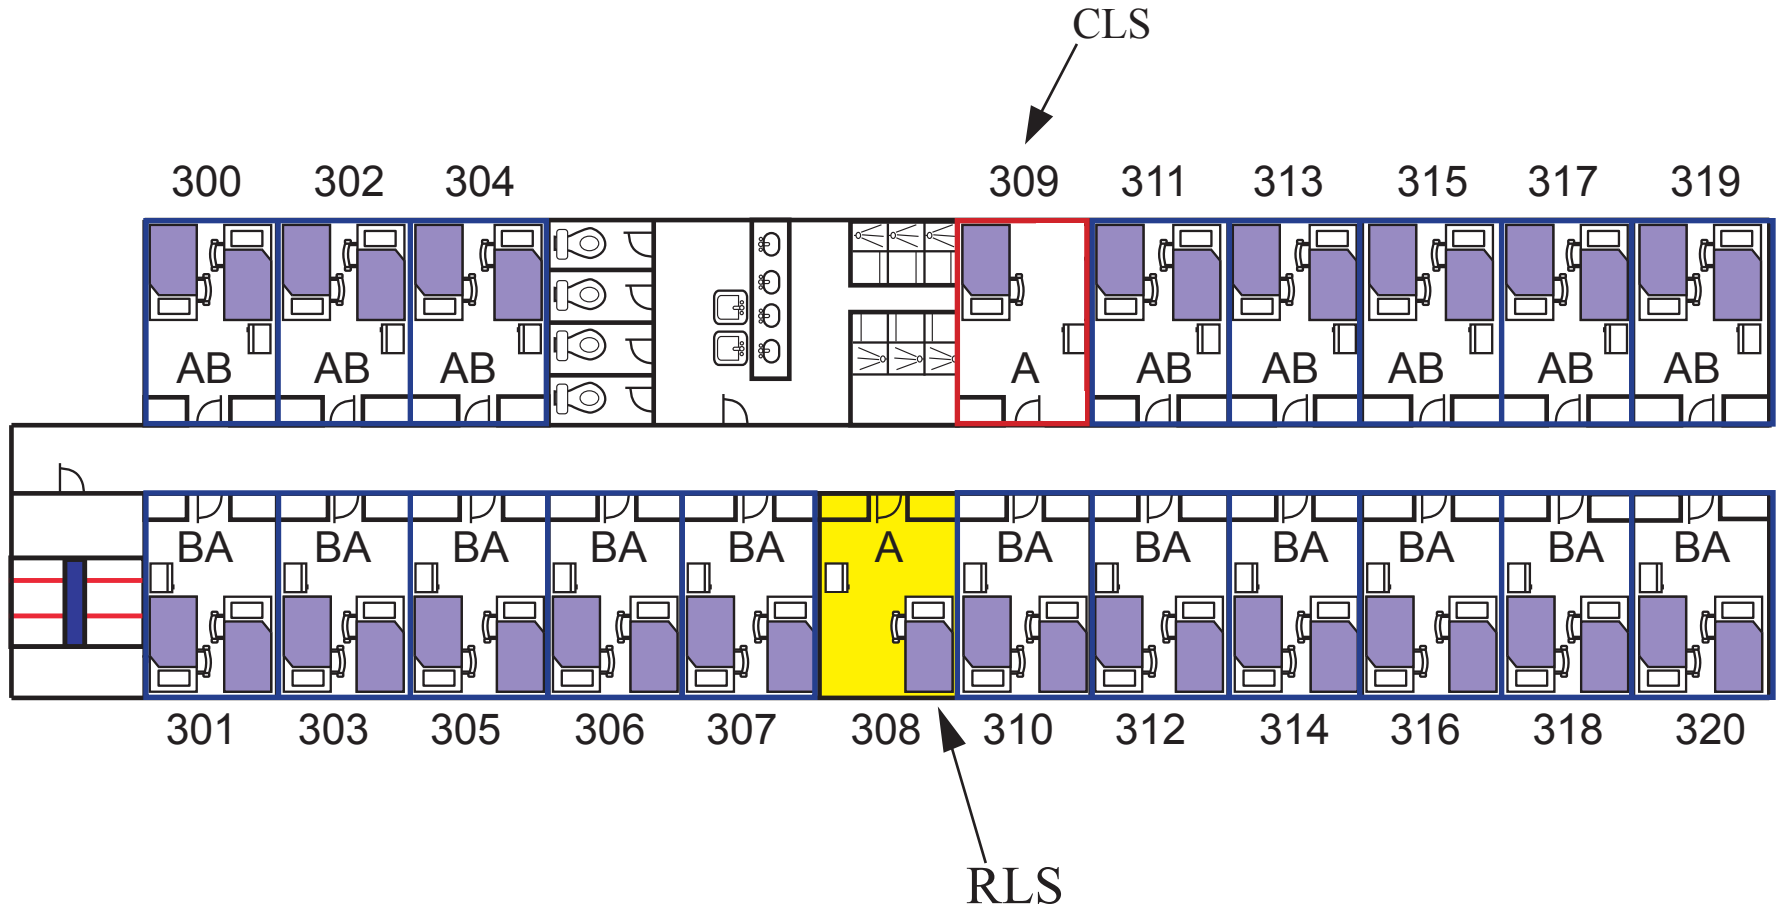

Accessible Information:
All first floor units - wheelchair
Hearing & Visual (Fire Alarm)
Baker 112

Female

1st Floor West

Lobby Area

Lot G

Accessible Information:
All first floor units - wheelchair
Hearing & Visual (Fire Alarm)
Baker 116

Male

2nd Floor East

UNIVERSITY COURTYARD DINING

Junction Area

Male

2nd Floor West

Junction Area

Lot G

Female

3rd Floor East

UNIVERSITY COURTYARD DINING

Junction Area

Male

3rd Floor West

Junction Area

Lot G