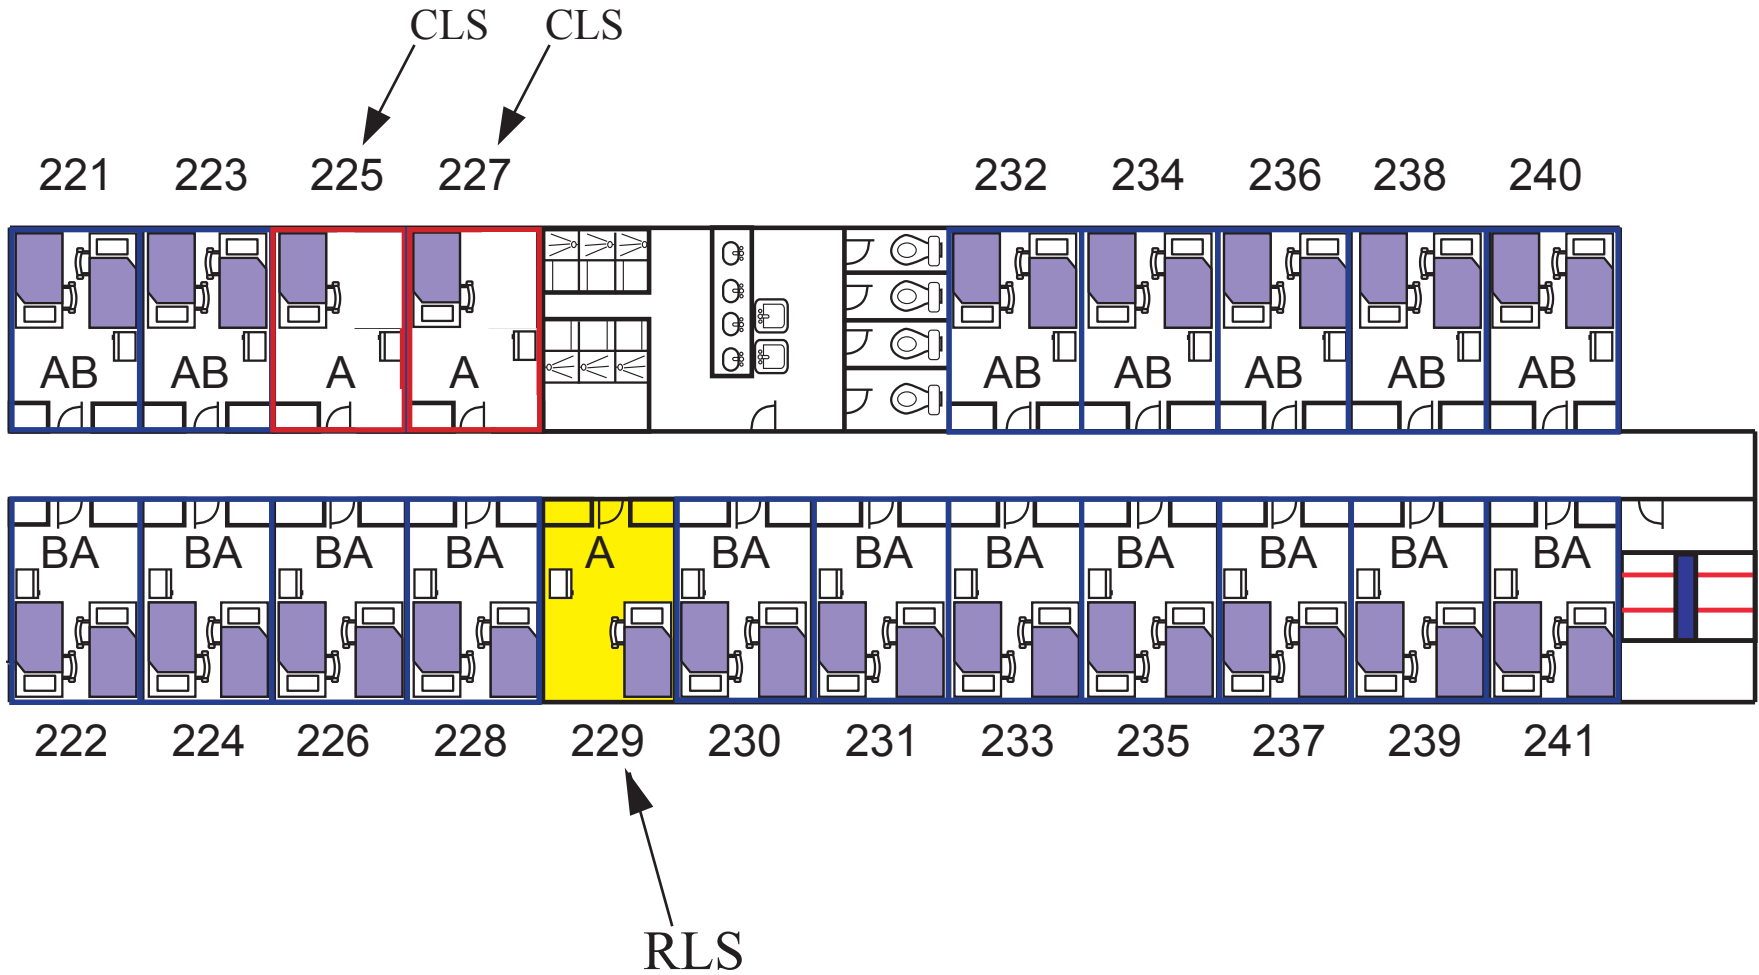

Accessible Information:
All first floor units - wheelchair
Hearing & Visual (Fire Alarm)
Baker 112

Female

1st Floor West

Lobby Area

Lot G

Accessible Information:
All first floor units - wheelchair
Hearing & Visual (Fire Alarm)
Baker 116

Male

2nd Floor East

UNIVERSITY COURTYARD DINING

Junction Area

Male

2nd Floor West

Junction Area

Lot G

Female

3rd Floor East

UNIVERSITY COURTYARD DINING

Junction Area

Male

3rd Floor West

Junction Area

Lot G